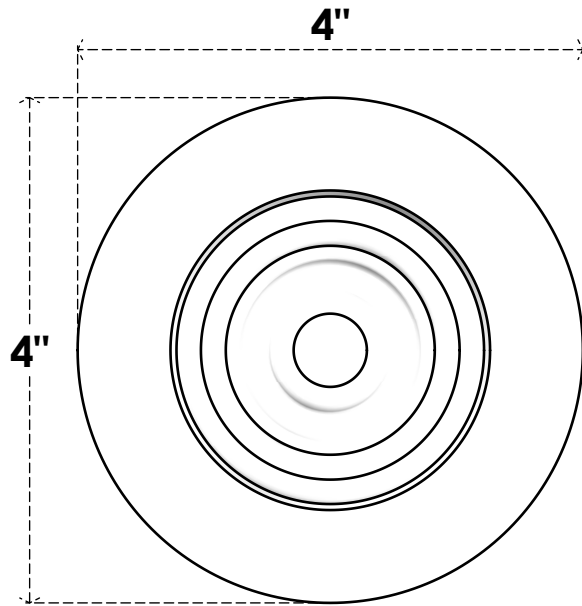

ROSP040X040X050GRY02

4"W X 4"H X 1/2"P STANDARD GRAYSON BULLSEYE ROSETTE WITH SQUARE EDGE, ARCHITECTURAL GRADE PVC

FRONT

SIDE

EKENA MILLWORK
2300 WEST MAIN ST.
CLARKSVILLE, TX 75426
TOLL FREE: 866-607-0453
WWW.EKENAMILLWORK.COM