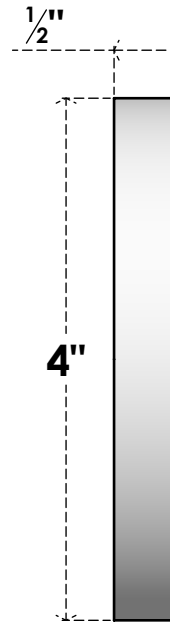

ROSP040X040X050GRY02

4"W X 4"H X 1/2"P STANDARD GRAYSON BULLSEYE ROSETTE WITH SQUARE EDGE, ARCHITECTURAL GRADE PVC

FRONT

SIDE

EKENA MILLWORK
2300 WEST MAIN ST.
CLARKSVILLE, TX 75426
TOLL FREE: 866-607-0453
WWW.EKENAMILLWORK.COM

NOTES

1. INSTALLATION TO BE COMPLETED IN ACCORDANCE WITH MANUFACTURER'S SPECIFICATIONS.
2. DRAWING MAY NOT BE TO SCALE
3. THIS DRAWING IS INTENDED FOR DESIGN AND PLANNING PURPOSES ONLY.
4. ALL INFORMATION CONTAINED HEREIN WAS CURRENT AT THE TIME OF DEVELOPMENT BUT MUST BE REVIEWED AND APPROVED BY THE PRODUCT MANUFACTURER TO BE CONSIDERED ACCURATE.
5. ARCHITECTURAL GRADE PVC PRODUCTS ARE MADE FROM EXPANDED CELLULAR PVC AND COME NATURALLY WHITE BUT MAY BE PAINTED